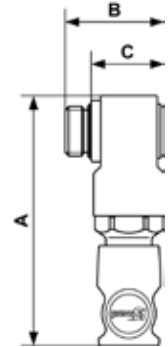

## PREVOS1 SAFETY QUICK COUPLINGS - CSI 06

Male thread swivel coupler

Profile : ISO 6150C

<b>Min / Max operating pressure</b>	<b>Flow rate at 6 bar</b>	<b>ID passage</b>	<b>Min. / Max temperature</b>
2 / 12 bar	833 l/min	6 mm	-15 / 70 °C

Part number	Male thread	Dim. A (mm)	Dim. B (mm)	Dim. C (mm)
CSI 061153SE	G1/2	104	41	29